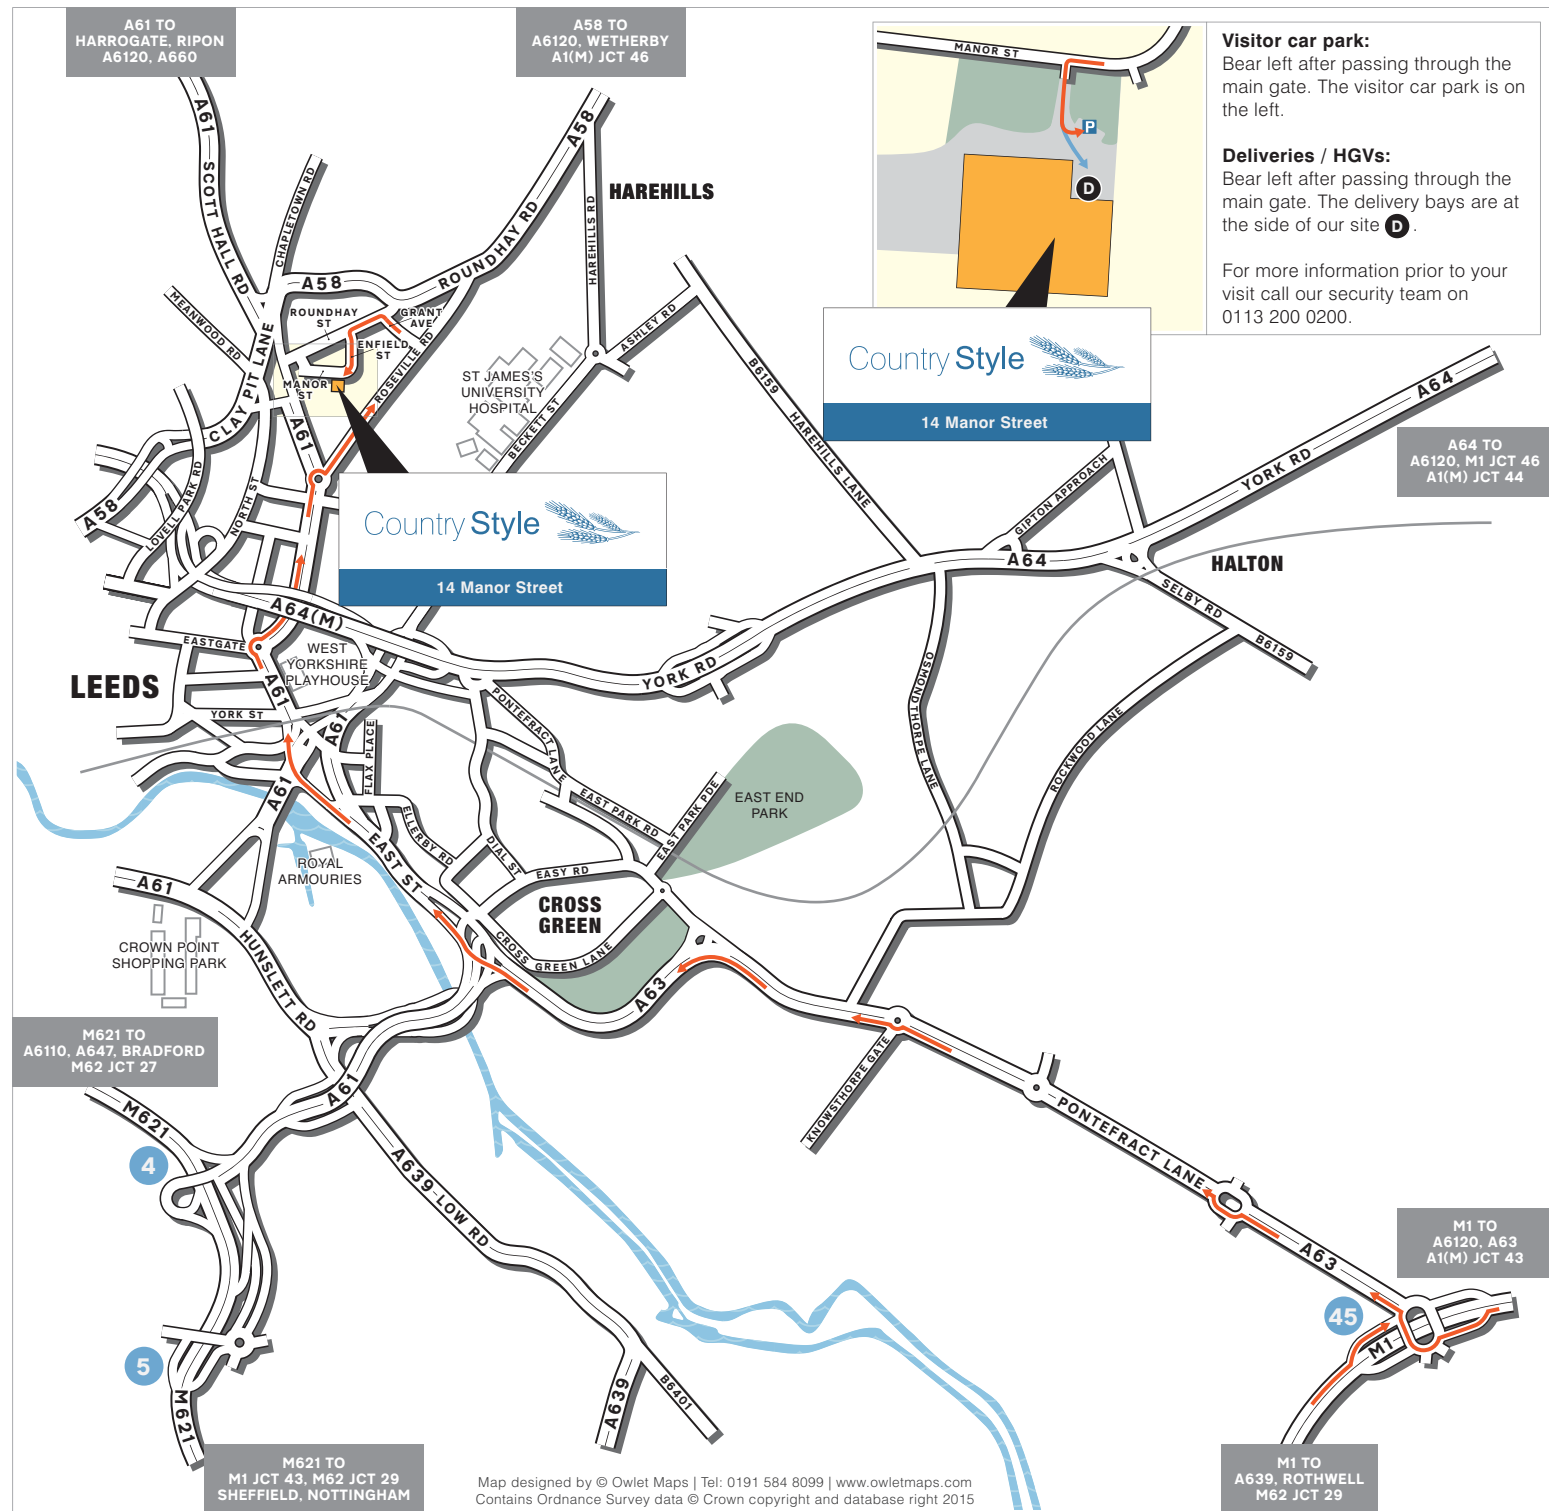

Country Style Foods

14 Manor Street
Leeds LS7 1PZ

Tel: +44 (0)113 200 0200
www.countrystyle.co.uk

How to find us

By Rail - Leeds Station

Approximately 10 minutes by taxi.
For information on train operators and times
telephone National Rail Enquiries on 0845 7484950.

By Air - Leeds Bradford Airport

Approximately 25 minutes drive.
www.leedsbradfordairport.co.uk

Visitor car park:
Bear left after passing through the main gate. The visitor car park is on the left.

Deliveries / HGVs:
Bear left after passing through the main gate. The delivery bays are at the side of our site **D**.

For more information prior to your visit call our security team on 0113 200 0200.

Country Style 
14 Manor Street

Country Style 
14 Manor Street