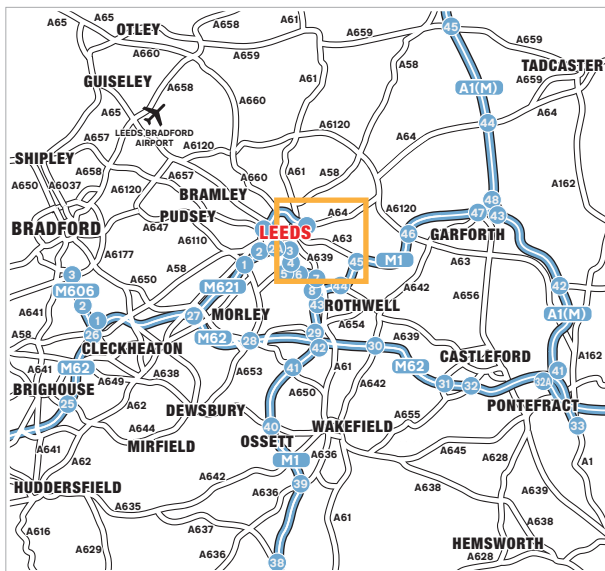

Country Style Foods

14 Manor Street
Leeds LS7 1PZ

Tel: +44 (0)113 200 0200
www.countrystyle.co.uk

How to find us

By Rail - Leeds Station

Approximately 10 minutes by taxi.
For information on train operators and times
telephone National Rail Enquiries on 0845 7484950.

By Air - Leeds Bradford Airport

Approximately 25 minutes drive.
www.leedsbradfordairport.co.uk

Visitor car park:
Bear left after passing through the main gate. The visitor car park is on the left.

Deliveries / HGVs:
Bear left after passing through the main gate. The delivery bays are at the side of our site **D**.