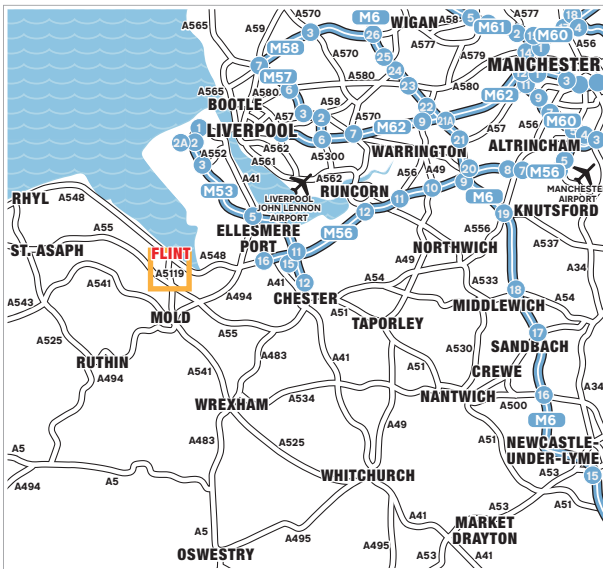

Country Style Foods

Unit 18
Aber Park Industrial Estate
Aber Road
Flint CH6 5EX

Tel: 01352 792 600
www.countrystyle.co.uk

How to find us

By Rail - Flint Station

Approximately 12 minutes walk.
For information on train operators and times
telephone National Rail Enquiries on 0845 7484950.

By Air - Liverpool John Lennon Airport

Approximately 50 minutes drive.
www.liverpoolairport.com

Manchester Airport

Approximately 50 minutes drive.
www.manchesterairport.co.uk

Map designed by @Owlet Maps | Tel: 01 91 584 8099 | www.owletmaps.com
Contains Ordnance Survey data © Crown copyright and database right 2015