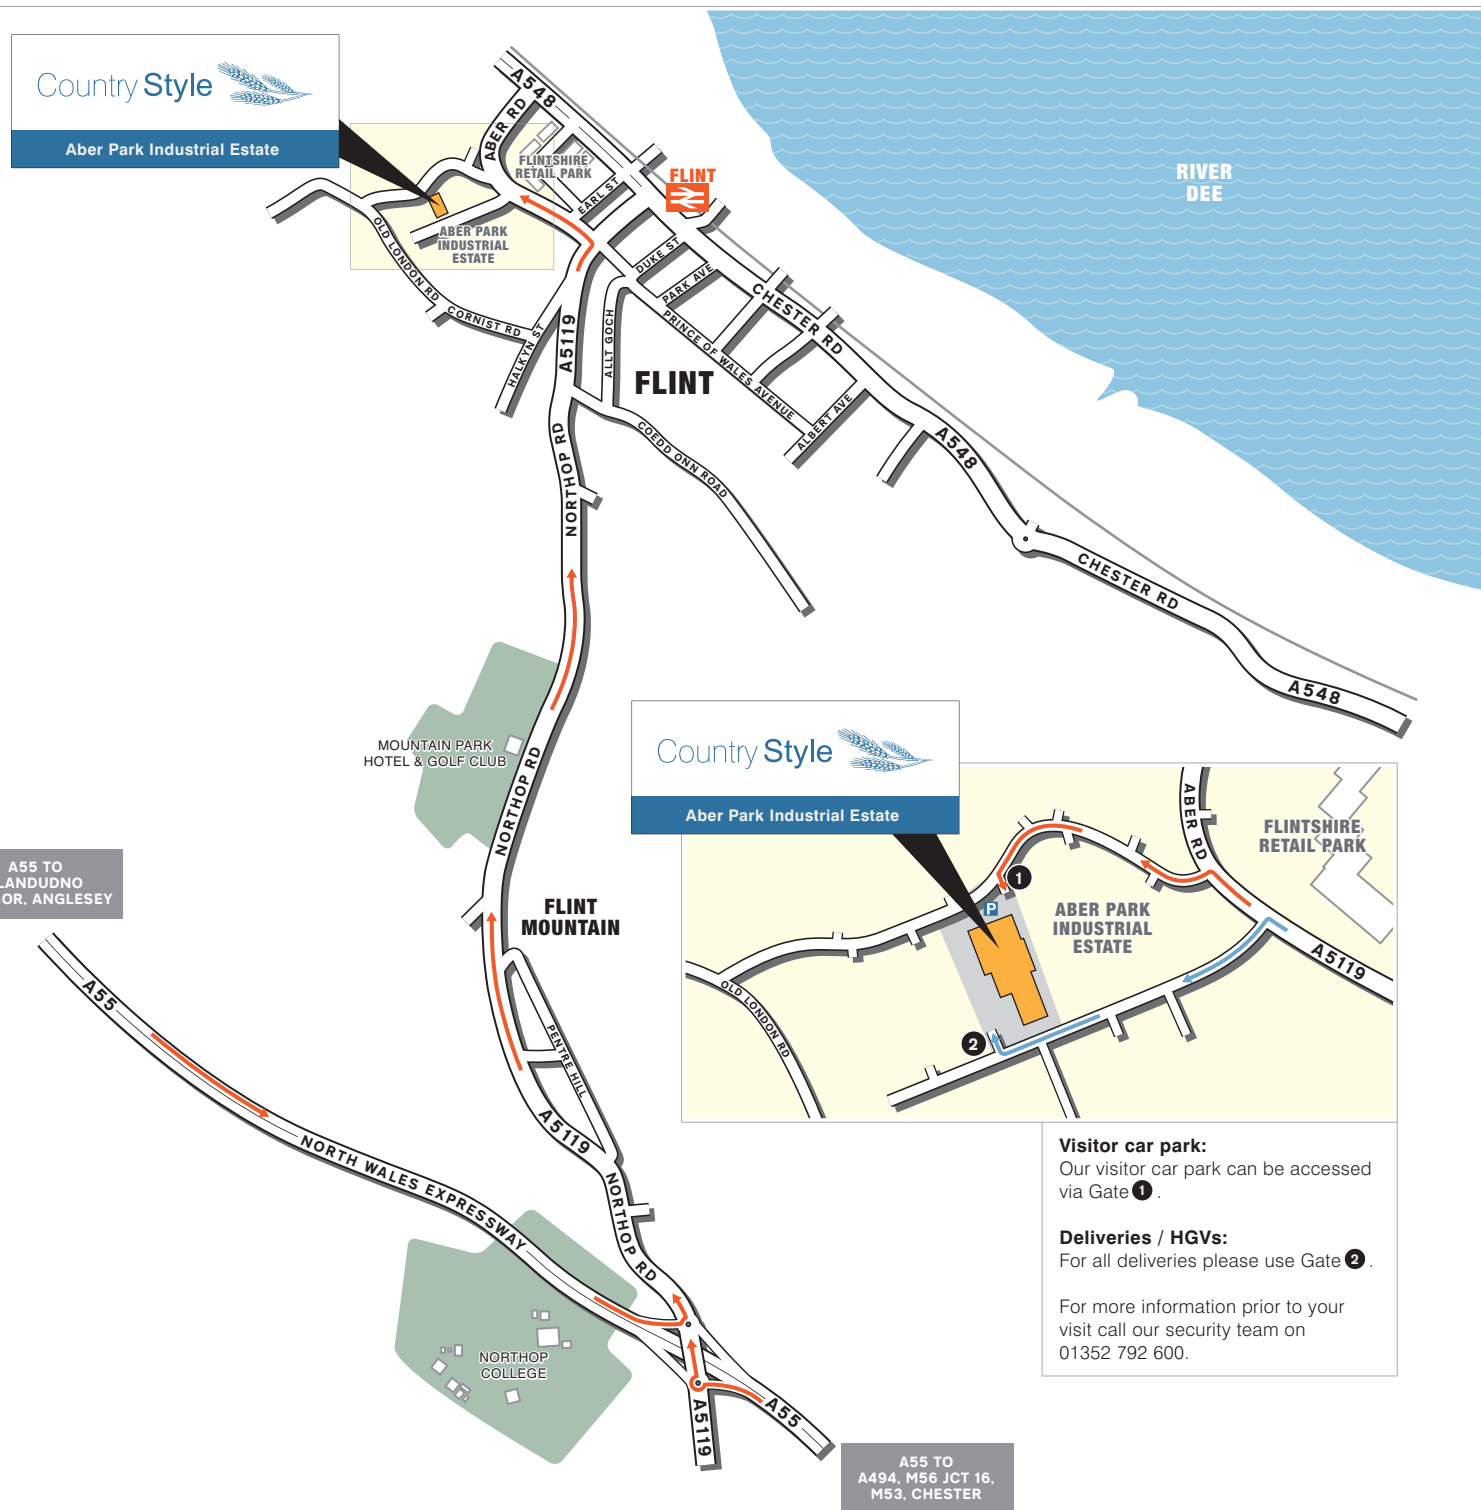

Country Style Foods

Unit 18
Aber Park Industrial Estate
Aber Road
Flint CH6 5EX

Tel: 01352 792 600
www.countrystyle.co.uk

How to find us

By Rail - Flint Station

Approximately 12 minutes walk.
For information on train operators and times
telephone National Rail Enquiries on 0845 7484950.

By Air - Liverpool John Lennon Airport

Approximately 50 minutes drive.
www.liverpoolairport.com

Manchester Airport

Approximately 50 minutes drive.
www.manchesterairport.co.uk

Map designed by @Owlet Maps | Tel: 01 91 584 8099 | www.owletmaps.com
Contains Ordnance Survey data © Crown copyright and database right 2015

Country Style 

Aber Park Industrial Estate

Country Style 

Aber Park Industrial Estate

Visitor car park:

Our visitor car park can be accessed via Gate 1.

Deliveries / HGVs:

For all deliveries please use Gate 2.