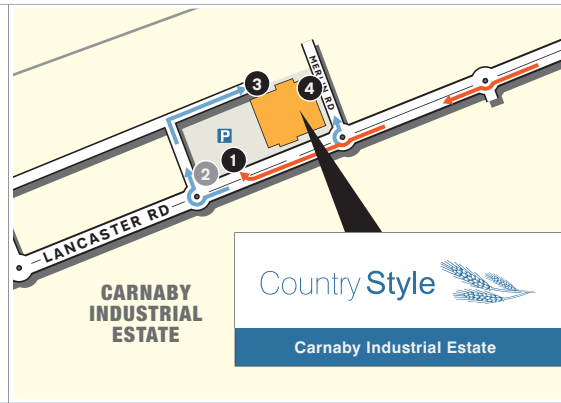

### Manchester Airport

Approximately 2 hours, 20 minutes drive.  
[www.manchesterairport.co.uk](http://www.manchesterairport.co.uk)

**Visitor car park:**  
 Our visitor car park entrance is located 100 yards past the edge of the main building. Please use Gate 1.

**Deliveries / HGVs:**  
 There are two main access roads to the site. Please use Gates 3 & 4. For large deliveries please use Gate 3 located at the rear of the site.

For more information prior to your visit call our security team on 01262 607000.

A614 TO  
 GOOLE, M62 JCT 37  
 A166, YORK

A165 TO  
 KINGSTON UPON HULL  
 A15, M180, HUMBERSIDE AIRPORT