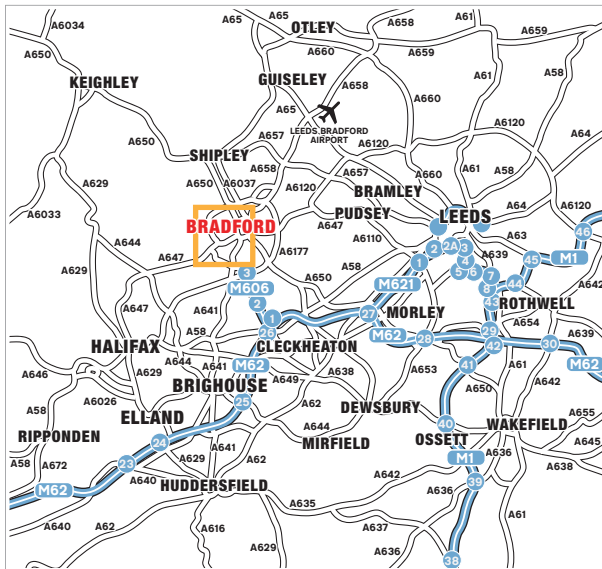

Country Style Foods

1-5 Hockney Road
Thornton Road
Bradford BD8 9HQ

Tel: +44 (0)1274 499211
www.countrystyle.co.uk

How to find us

By Rail - Bradford Forster Square Station

Approximately 10 minutes by taxi.

By Rail - Bradford Interchange

Approximately 10 minutes by taxi.

For information on train operators and times telephone National Rail Enquiries on 0845 7484950.

By Air Leeds Bradford Airport

Approximately 25 minutes drive.

www.leedsbradfordairport.co.uk

Manchester Airport

Approximately 1 hours drive.

www.manchesterairport.co.uk

Country Style
Hockney Road

Country Style
Whetley Mills

HOCKNEY ROAD SITE

Visitor car park:
Our visitor car park can be accessed via Gate 1.

A647 TO
PUDSEY, A6120
HORSFORTH

A650 TO
M62 JCT 27
M621, LEEDS, M1

A641 TO
M606 JCT 3, M62 JCT 26
LEEDS, MANCHESTER

Map designed by © Owlet Maps | Tel: 0191 584 8099 | www.owletmaps.com
Contains Ordnance Survey data © Crown copyright and database right 2015